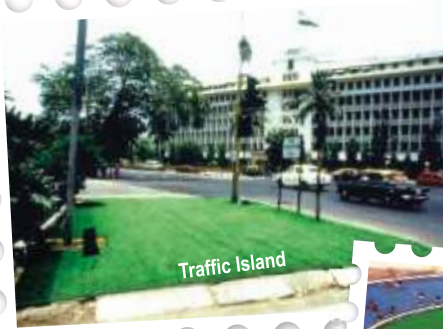

Why Meadowz?

- Easy to lay
- Zero maintenance
- Lasts long
- Usage throughout the year
- Made with state-of-the-art technology
- Indoor/Outdoor usage
- Aesthetically appealing
- Resembles natural grass

Applications

- Amusement parks
- Water parks
- Terrace gardens
- Driveways & Sidewalks
- Clubs
- Balconies & Porches
- Sports complexes

Traffic Island