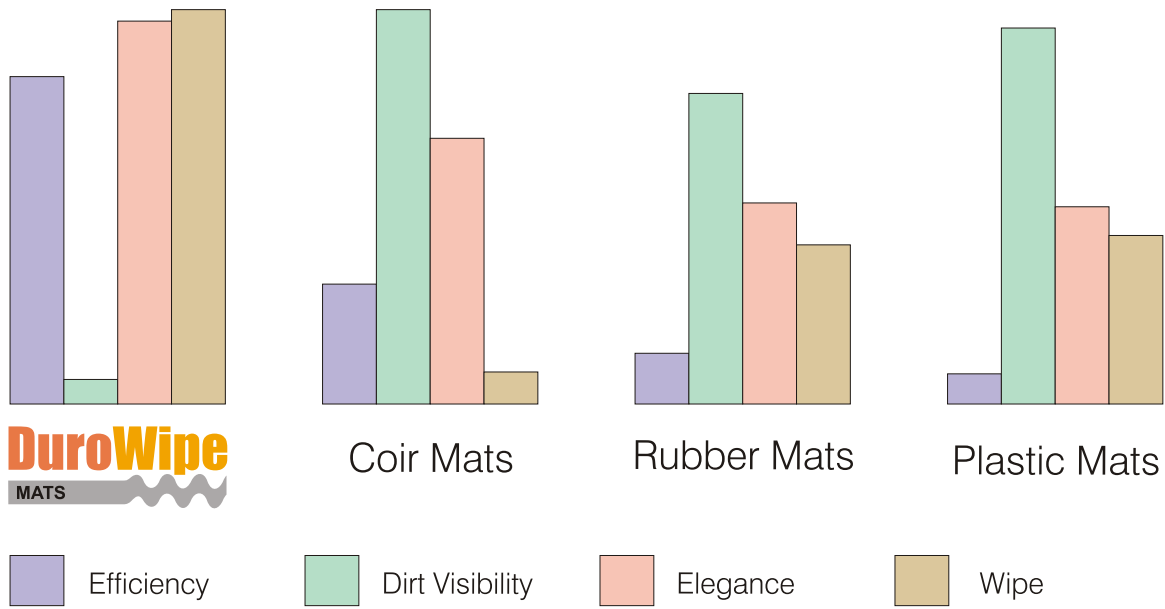

## Advantages of DuroWipe:

- Raised undulated structure for positive removal of dirt and water
- Locks in dirt and wipes out water, making it invisible to the naked eyes
- Provides an easy passage for human

### TWINBLADE OPERATION

This revolutionary twin blade technology wipes moisture/water off footwear/feet and sucks dirt in one single wipe.

Code	Size (inch)	Size (cms)	Colours
DW1			
DW2			
DW3			

Also available in rolls for special sizes.